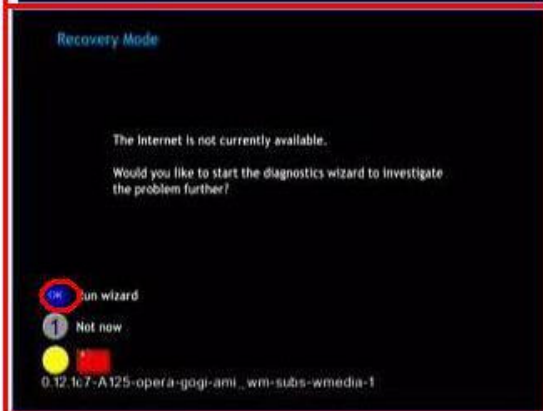

Amino User Guide for DHCP Setting

First Screen.

Second Screen.

Recovery Mode[Internet is not currently available]:

Press OK to run wizard.

Recovery Mode:[Test Network Connection]

To setup DHCP mode Press Number 1 key.

Recovery Mode:[Test Network Connection]:

Now Press Menu Button to enter into Configure Network Connection page.

Recovery Mode:[Configure Network Connection]:

Obtain addresses automatically(DHCP): Yes

If it is No change it to Yes.