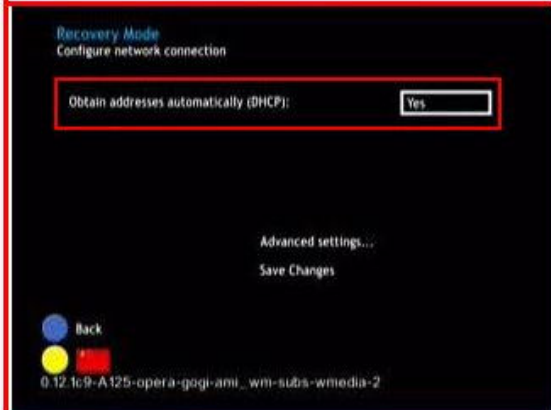

Amino User Guide for DHCP Setting

First Screen.

Second Screen.

Recovery Mode[Internet is not currently available]:

Press OK to run wizard.

Recovery Mode:[Test Network Connection]

To setup DHCP mode Press Number 1 key.

Recovery Mode:[Test Network Connection]:

Now Press Menu Button to enter into Configure Network Connection page.

Recovery Mode:[Configure Network Connection]:

Obtain addresses automatically(DHCP): Yes

If it is No change it to Yes.