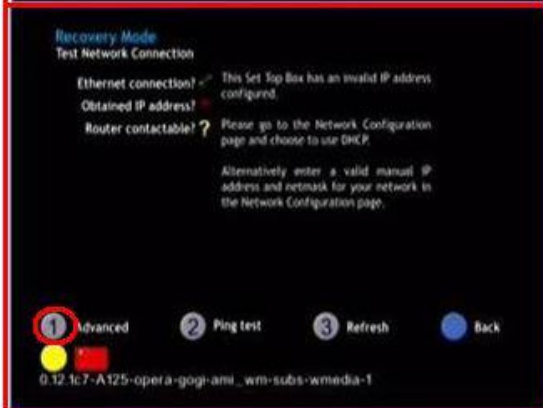

Amino User Guide for DHCP Setting

First Screen.

Second Screen.

Recovery Mode[Internet is not currently available]:

Press OK to run wizard.

Recovery Mode:[Test Network Connection]

To setup DHCP mode Press Number 1 key.

Recovery Mode:[Test Network Connection]:

Now Press Menu Button to enter into Configure Network Connection page.

Recovery Mode:[Configure Network Connection]:

Obtain addresses automatically(DHCP): Yes

If it is No change it to Yes.