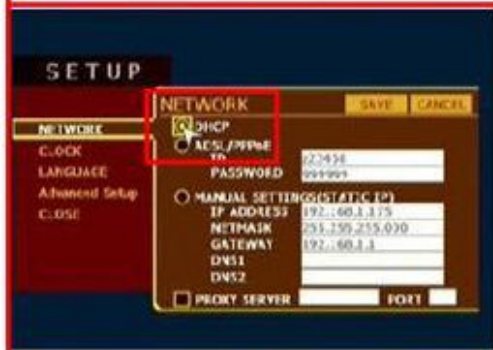

Costron user Guide DHCP setup.

	<p>First Screen.</p>
	<p>connecting to internet.</p>
	<p>Recovery Mode[You May need to adjust your browser setting].</p> <p>Press Setup button to enter into setup mode.</p> 

press click button on your remort to enter into network setup.

click on the DHCP mode

click on the SAVE option .

Click on Close Option

Please Wait for a While It will now load your channels page.

Channels page: