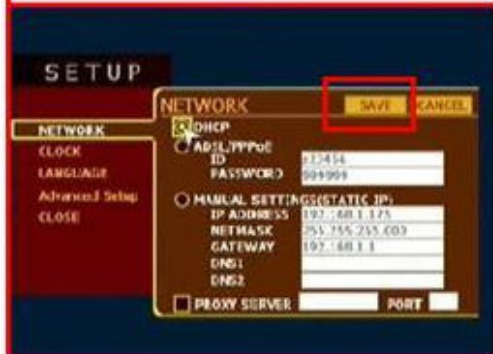

press click button on your remort to enter into network setup.

click on the DHCP mode

click on the SAVE option .

Click on Close Option

Please Wait for a While It will now load your channels page.

Channels page: